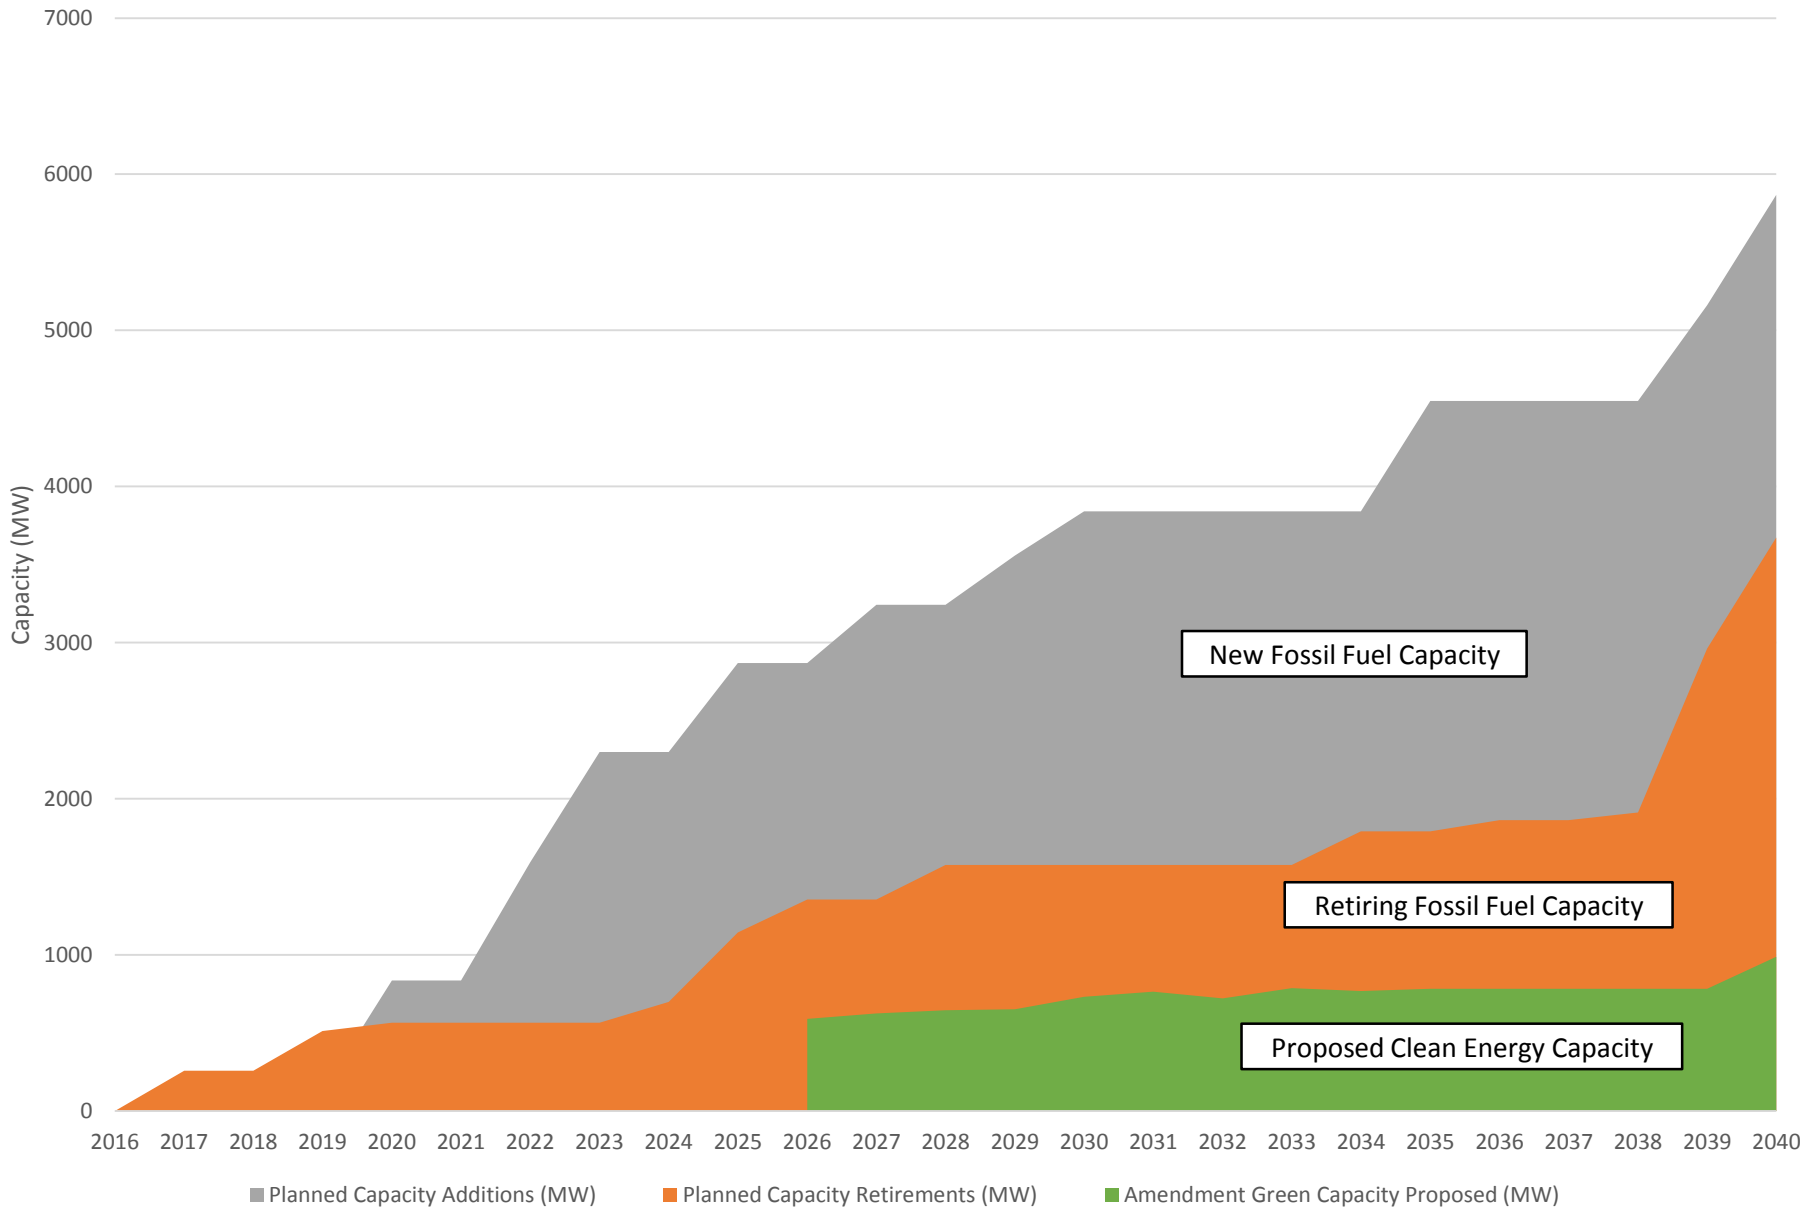

Capacity Planned Retirement & Additions in Nevada (per 2015 NPC & 2013 SPPC IRP) vs. Amendment Green Capacity Proposed

Proposed Nevada Energy Generation (MWh) Distribution Based on 2015 NPC IRP, 2013 SPPC IRP