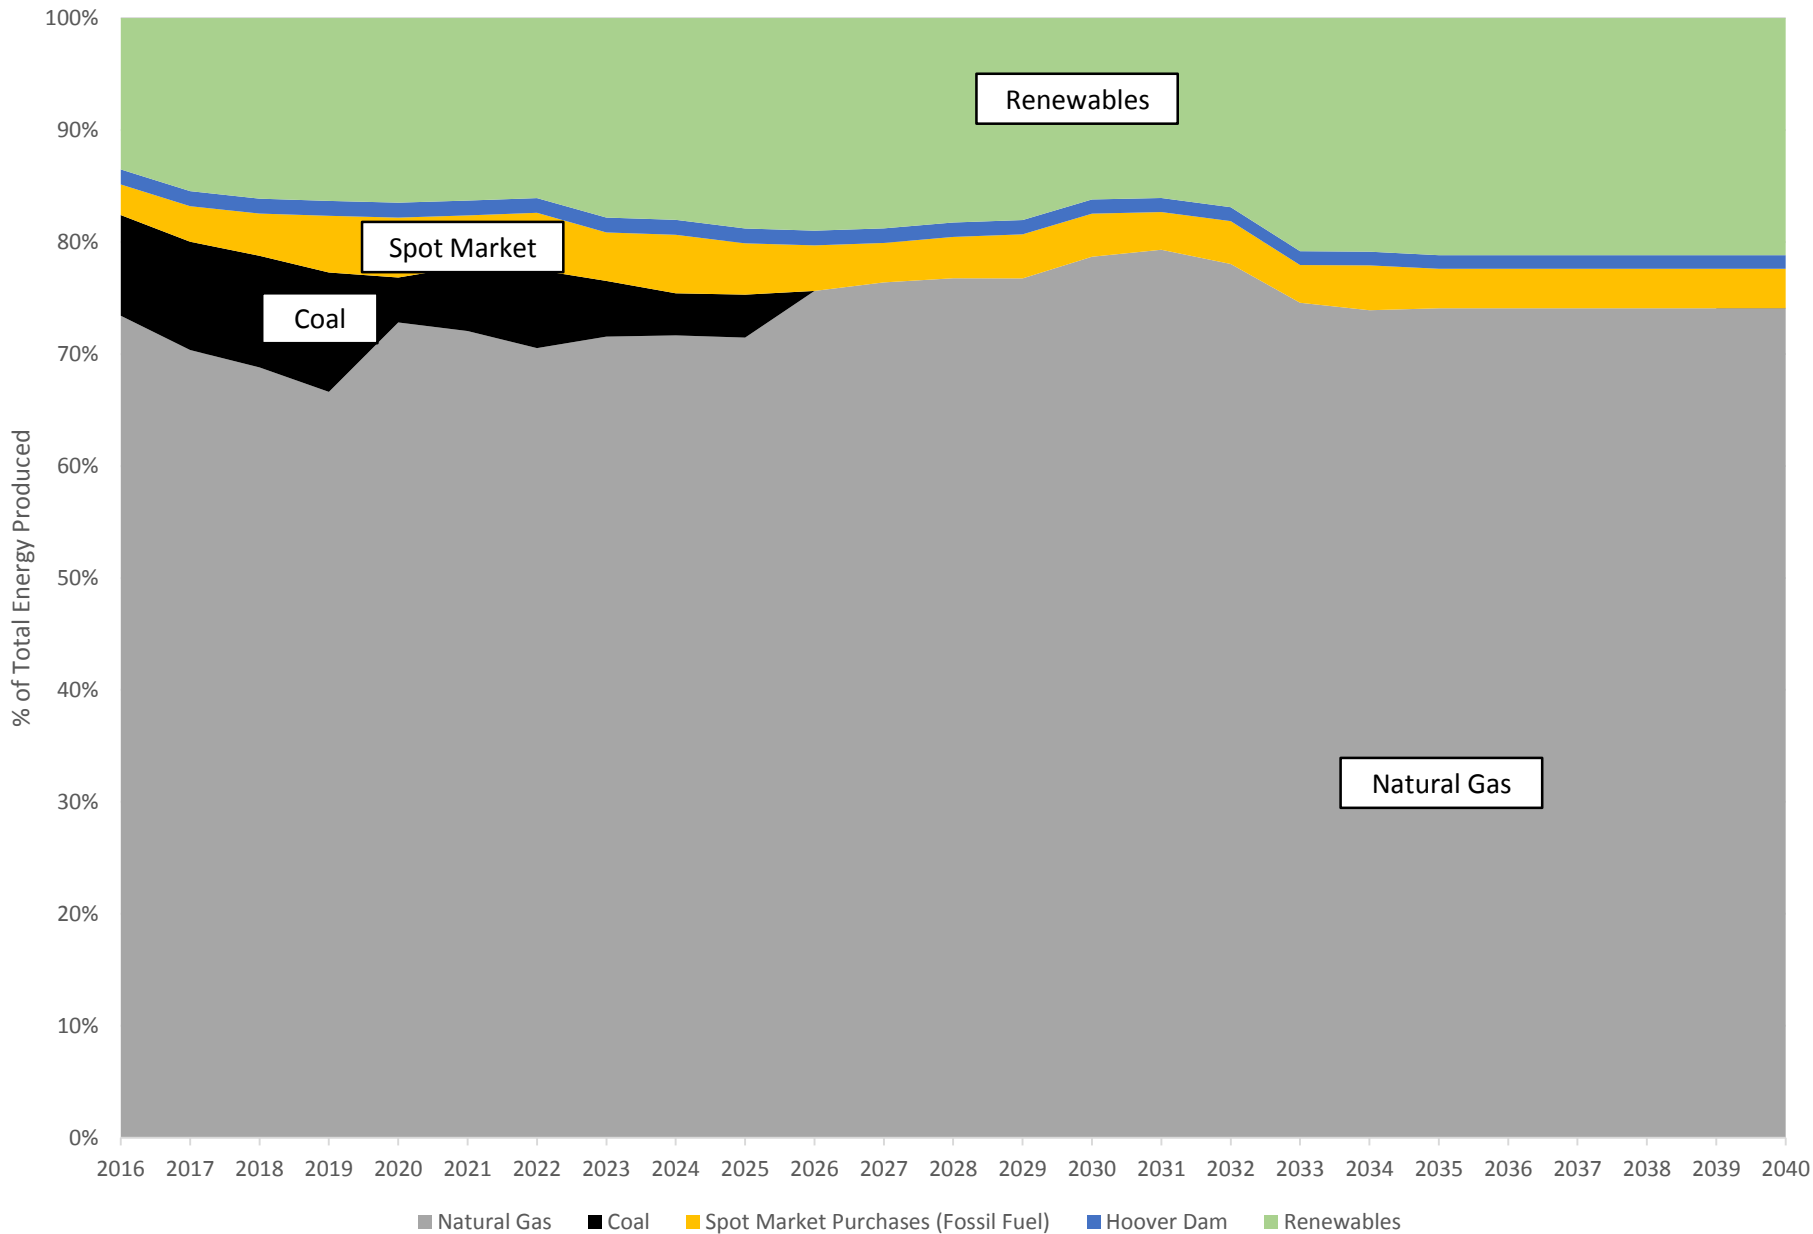

Capacity Planned Retirement & Additions in Nevada (per 2015 NPC & 2013 SPPC IRP) vs. Amendment Green Capacity Proposed

Proposed Nevada Energy Generation (MWh) Distribution Based on 2015 NPC IRP, 2013 SPPC IRP

Proposed Nevada Energy Generation (MWh) Distribution Based on 2015 NPC IRP, 2013 SPPC IRP, and Proposed Amendment